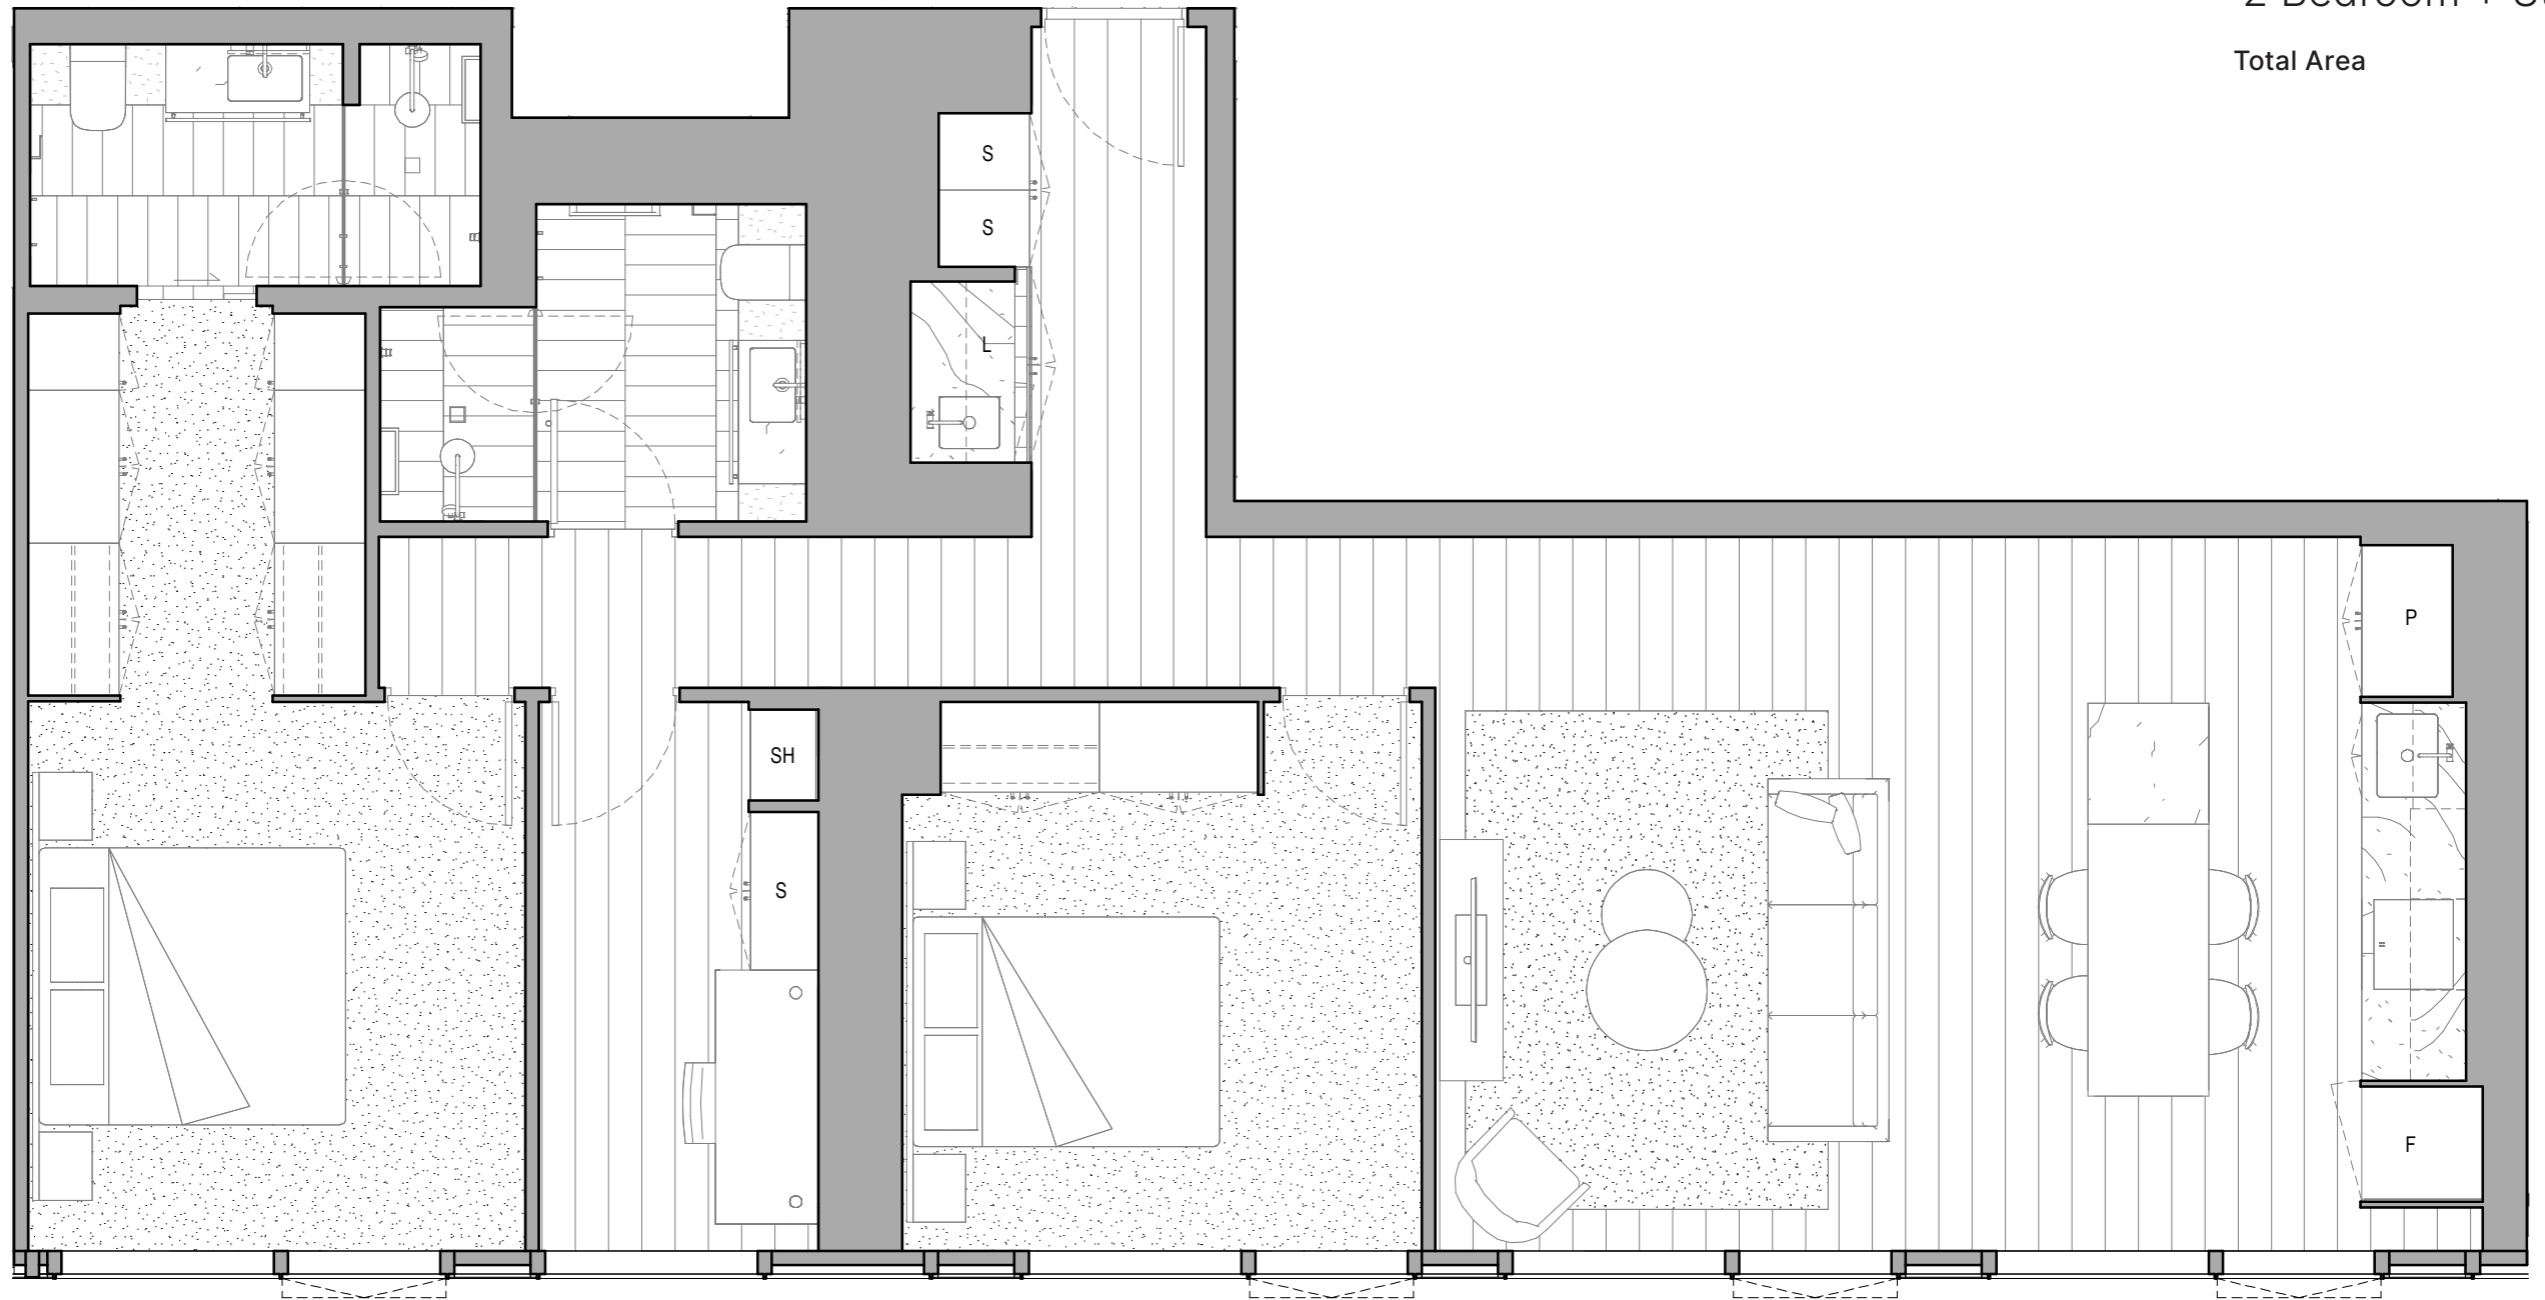

6 4 0
 B O U
 R K E
 S T .
 MELBOURNE

Type: 2K

2 Bedroom + Study

Total Area 97m²

LEGEND: F Refrigerator / L Laundry / P Pantry / S Storage / SH Shelf

LITTLE BOURKE STREET

Typical Eliza Collection

BOURKE STREET

RESIDENCE No.

U44.04	U48.04	U52.04	U56.04	U60.04	U64.04	U68.04
U45.04	U49.04	U53.04	U57.04	U61.04	U65.04	
U46.04	U50.04	U54.04	U58.04	U62.04	U66.04	
U47.04	U51.04	U55.04	U59.04	U63.04	U67.04	