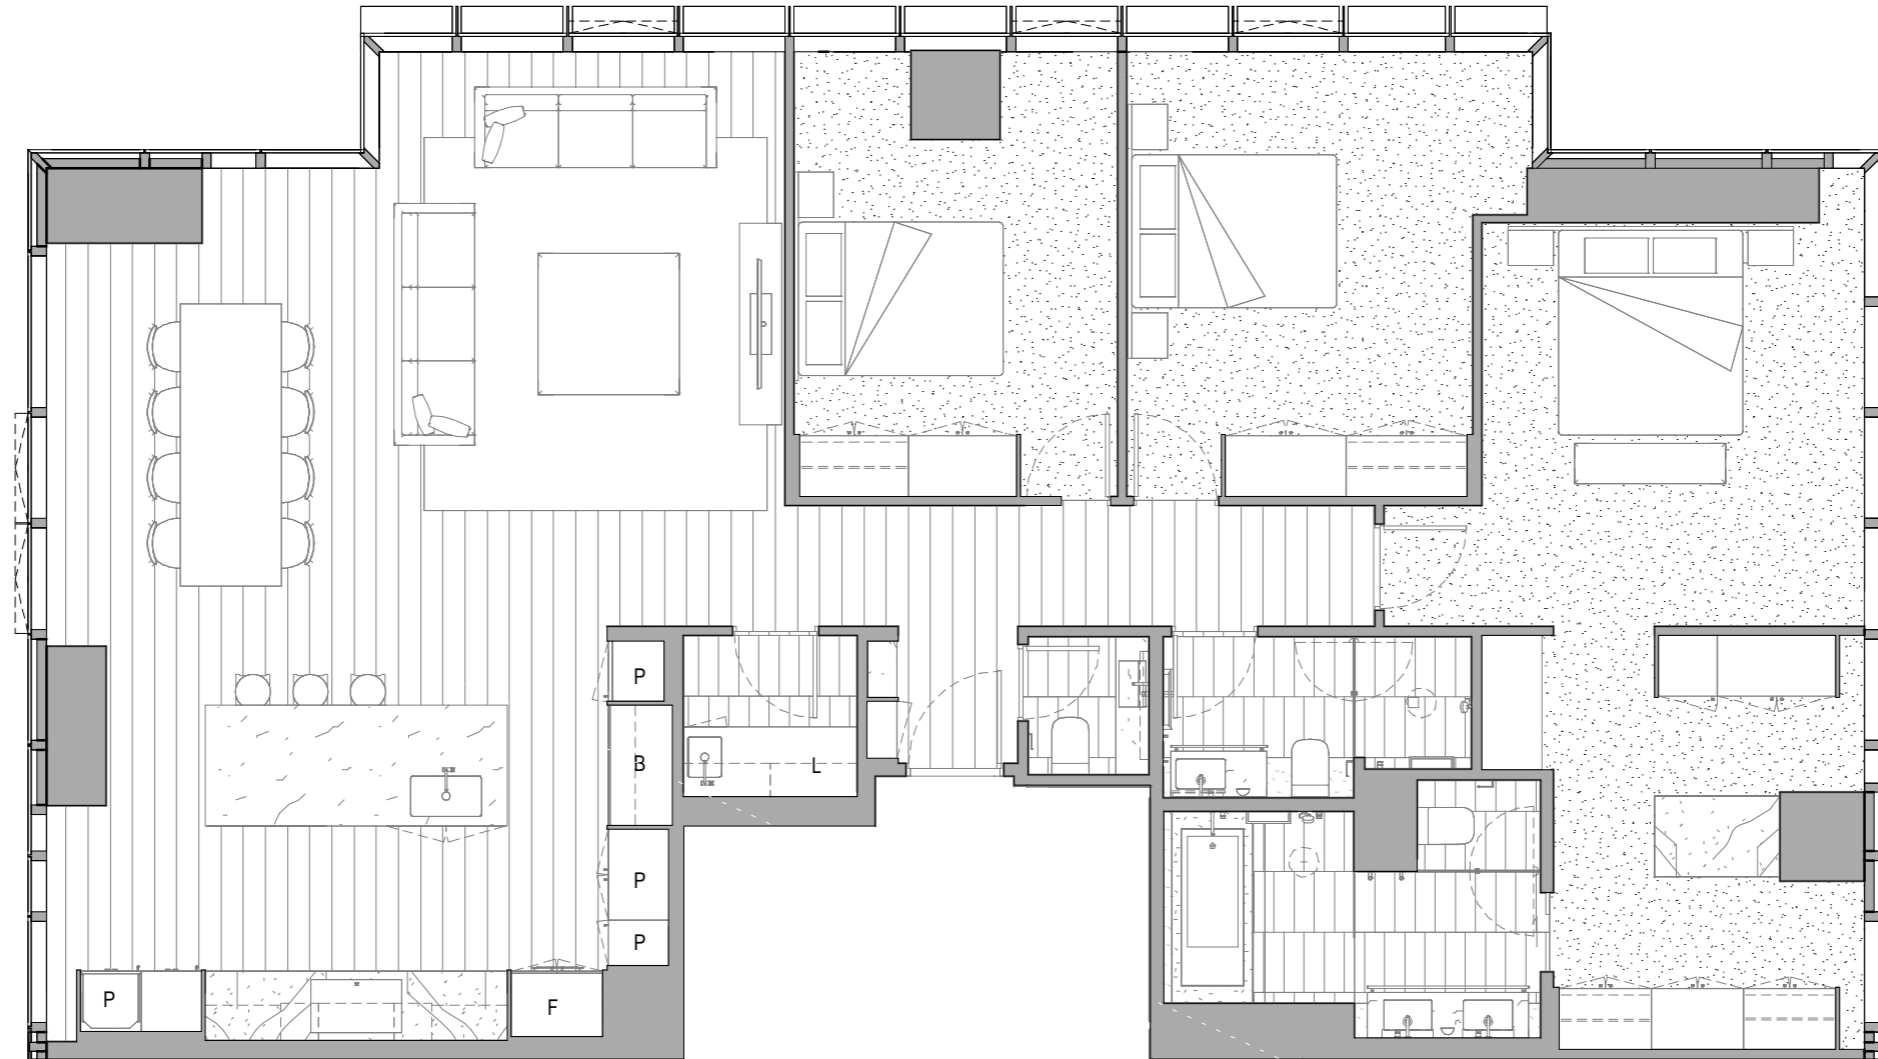

6 4 0
B O U
R K E
S T .

MELBOURNE

Type: 3F

3 Bedroom

Total Area 153.2m²

LEGEND: F Refrigerator / L Laundry / P Pantry / S Storage / SH Shelf

LITTLE BOURKE STREET

BOURKE STREET